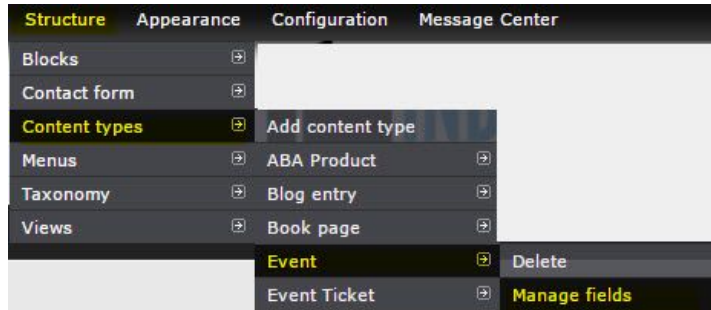

ENABLE IMAGEFIELD CROP

The resolution to crop the image onto

200 150

The output resolution of the cropped image,

Enforce crop box ratio

Check this to force the ratio of the output

Enforce minimum crop size based on the

Check this to force a minimum cropping s

The resolution of the cropping area

500 500

The resolution of the area used for the cropp

Save settings

Save

USING IMAGEFIELD CROP

books ▼ All Files ▼
Open ▼