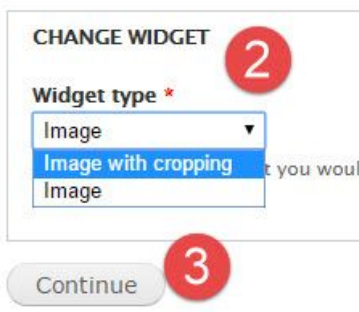

ENABLE IMAGEFIELD CROP

The resolution to crop the image onto

200 150

The output resolution of the cropped image,

Enforce crop box ratio

Check this to force the ratio of the output

Enforce minimum crop size based on the

Check this to force a minimum cropping s

The resolution of the cropping area

500 500

The resolution of the area used for the cropp

Save settings

Save

USING IMAGEFIELD CROP

books ▼ All Files ▼
Open ▼