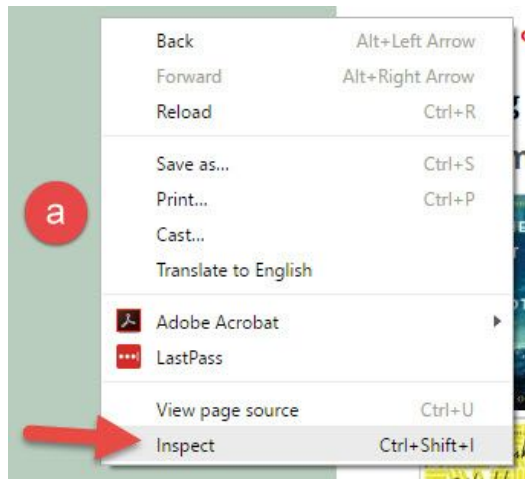

CONFIGURE THE RESPONSIVE MENU

Selectors for which menus to responsify

#main-menu

Enter CSS/jQuery selectors of menus to responsify. Comma separated or 1 per line

Selectors for which menus to responsify

#navigation

Screen width to respond to

768

Width in pixels when we swap out responsive menu e.g. 768

Ignore admin pages?

Save configuration