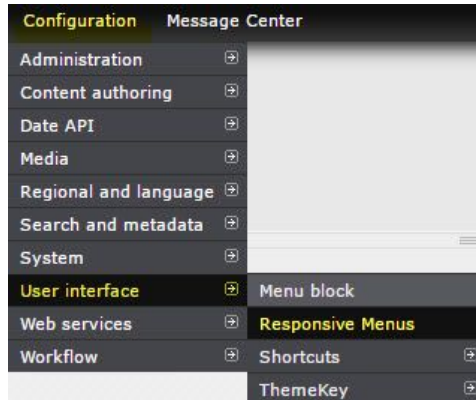

CONFIGURE THE RESPONSIVE MENU

Selectors for which menus to responsify

#main-menu

Enter CSS/jQuery selectors of menus to responsify. Comma separated or 1 per line

Selectors for which menus to responsify

#navigation

Screen width to respond to

768

Width in pixels when we swap out responsive menu e.g. 768

Ignore admin pages?

Save configuration